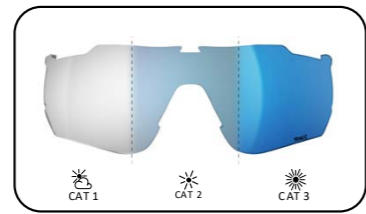

KIT OPTIK B6
DISPONIBILE PER MODELLO 028
AVAILABLE FOR MODEL 028