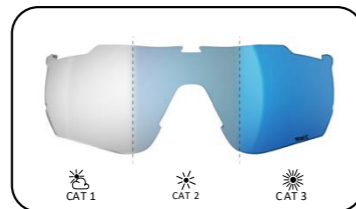

TRASPARENTE • CLEAR

RW | nxt