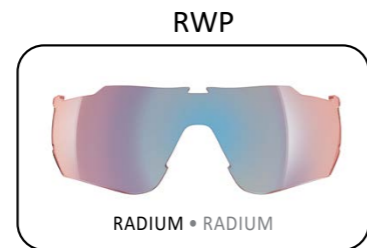

SECONDALENTE - SECOND LENS